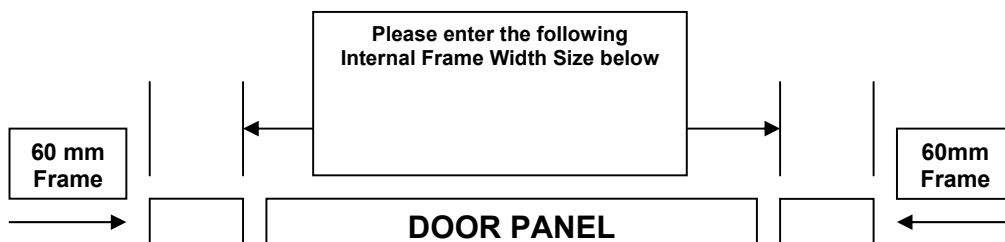

'FC' Type- Purpose Made Doors

Please refer to Garador Brochure for door style Purpose made size availability

Maximum Internal Frame Width = 2499 mm
Minimum Internal Frame Width = 1931 mm
(Georgian, Beaumont and Cathedral Min. Width = 1985)
Maximum Internal Frame Height = 2136 mm
Minimum Internal Frame Height = 1830 mm

Please ensure you have viewed and understood the Technical Data in the Garador Brochure before filling out this form

Plan View – Width

Side View – Height

NOTE- No clearance between side frame & brickwork has been allowed for. Garador recommend customer to allow 5mm clearance each side and at top, between frame and brickwork.