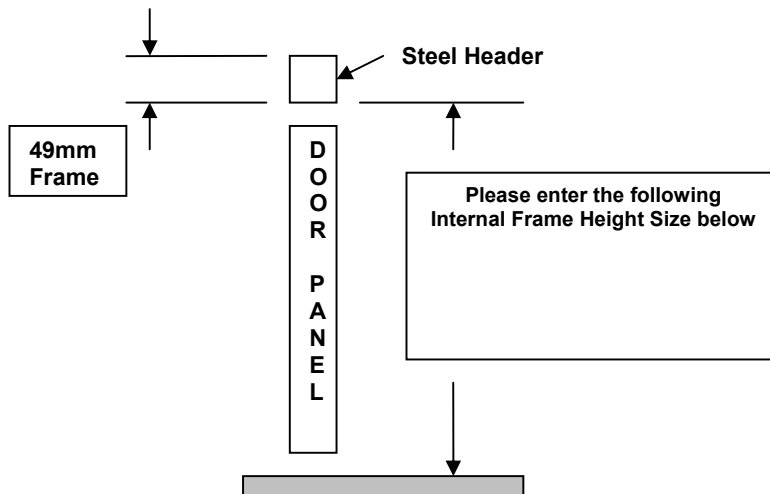

'FC' Type- Purpose Made Doors

Please refer to Garador Brochure for door style Purpose made size availability

Maximum Internal Frame Width = 2499 mm
Minimum Internal Frame Width = 1931 mm
(Georgian, Beaumont and Cathedral Min. Width = 1985)
Maximum Internal Frame Height = 2136 mm
Minimum Internal Frame Height = 1830 mm

Please ensure you have viewed and understood the Technical Data in the Garador Brochure before filling out this form

Plan View – Width

Side View – Height

NOTE- No clearance between side frame & brickwork has been allowed for. Garador recommend customer to allow 5mm clearance each side and at top, between frame and brickwork.